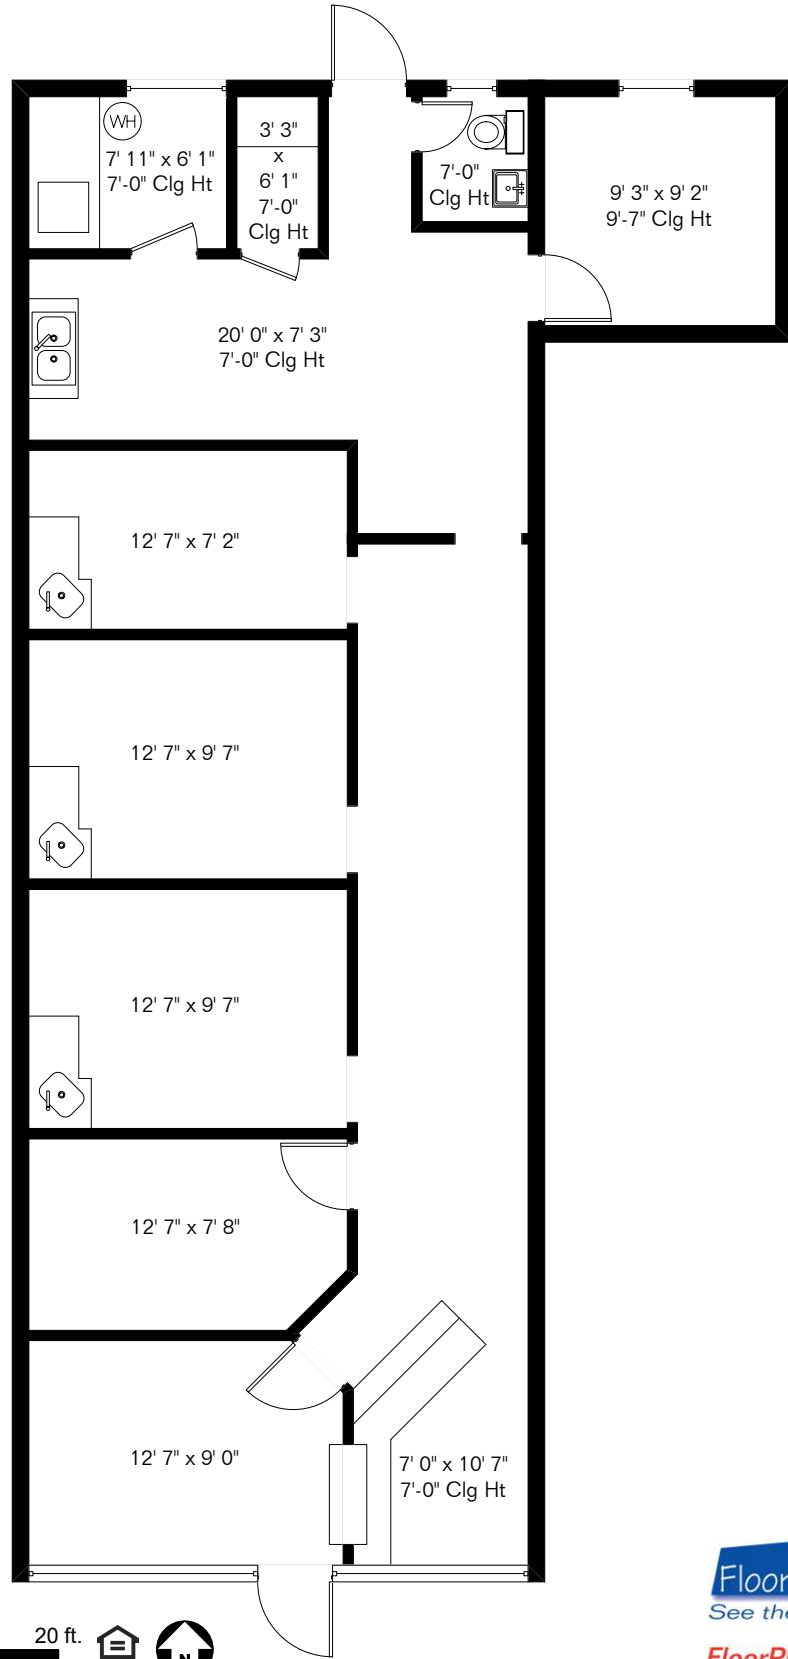

The square footages and room size information are deemed to be reliable but are not guaranteed and should be independently verified. This drawing is for marketing purposes only.

225 W Fry Blvd

*All ceiling heights are 8'-0" unless noted otherwise

Gross 1,344 Sq Ft

Site Visit May 2022
0 ft. 6 ft. 10 ft. 20 ft.

Copyright 2022 Floor Plans First! LLC
All Rights Reserved.

225

Floor Plans First!^{LLC}
See the Floor Plan First[™]

FloorPlansFirst.com[™]
(520) 881-1500